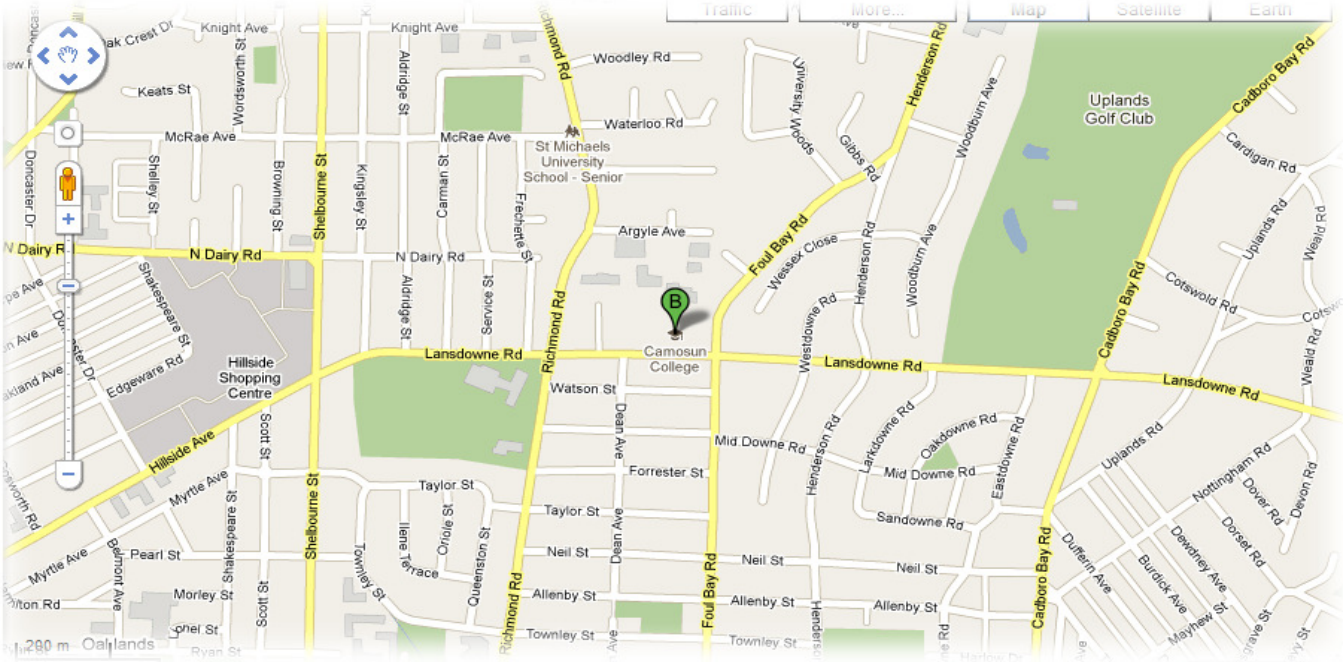

Location of Camosun College:

Map of Camosun Buildings: (Building #9 is the Wilna Thomas Room building)